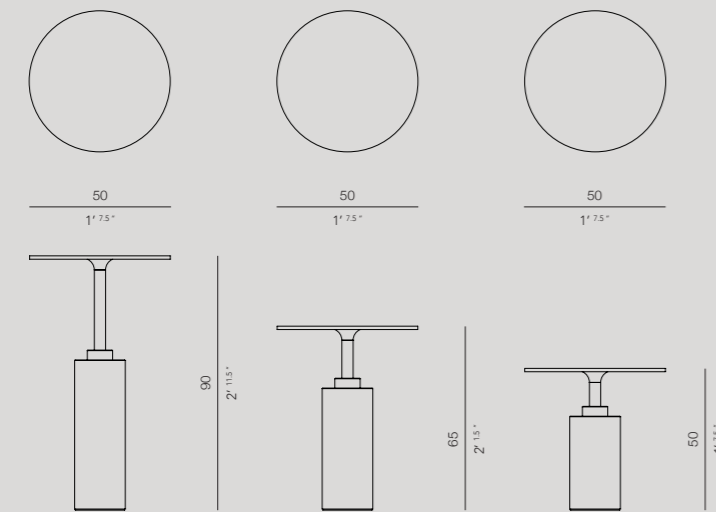

# CLARIDGE

Tavolino | *Coffee table*

Materiali | *Materials*

Combinazione 1 | *Configuration 1*

Top in rame finitura delabrè  
*Top in copper delabrè*

Base in marmo nero marquinia  
*Base in marquinia black marble*