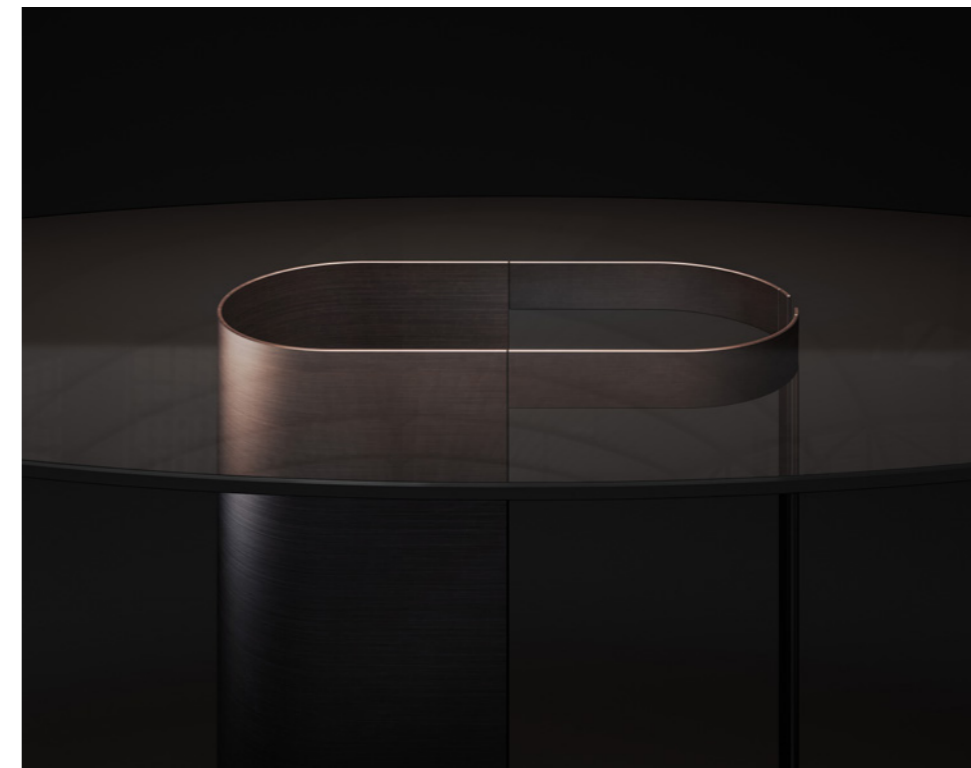

SWANSEA

Table

The elliptical silhouette of the Swansea dining table is a strikingly clean and classic design, that works in any setting. Full and empty shapes on the base recall the swansea chair design, with which combines perfectly. The smoked glass top and burnished black steel base, underline the discreet elegance of this piece.

Smoked glass

Black burnished steel

All furniture belonging to Rossato Home Collection are meant to be unique pieces. Any detail or finish may be fully customized according to client's specification.

STRIKINGLY CLEAN AND
CLASSIC DESIGN