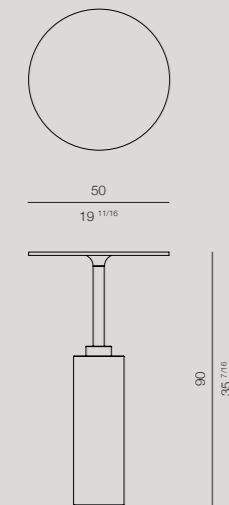

CLARIDGE

Tavolino | *Coffee table*

Materiali | *Materials*

Combinazione 1 | *Configuration 1*

Top in rame finitura delabrè
Top in copper delabrè

Base in marmo nero marquinia
Base in marquinia black marble

Combinazione 2 | *Configuration 2*