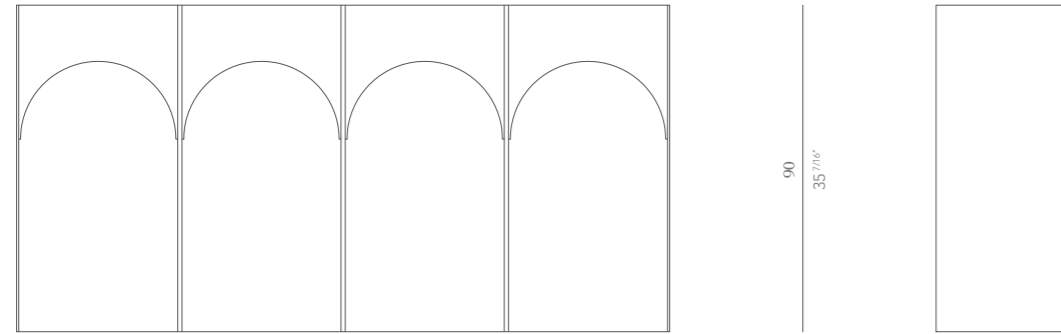

180
70 55/64"

35,5
13 9/16"