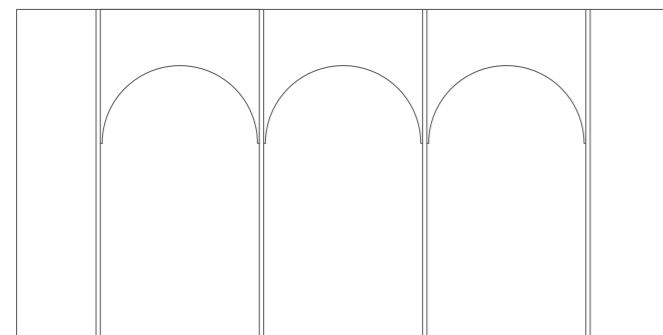

180
70 55/64"

35,5
13 9/16"

MATERIAL AND FINISHES

All furniture belonging to Rossato Home Collection are meant to be unique pieces. Any detail or finish may be fully customized according to client's specification.